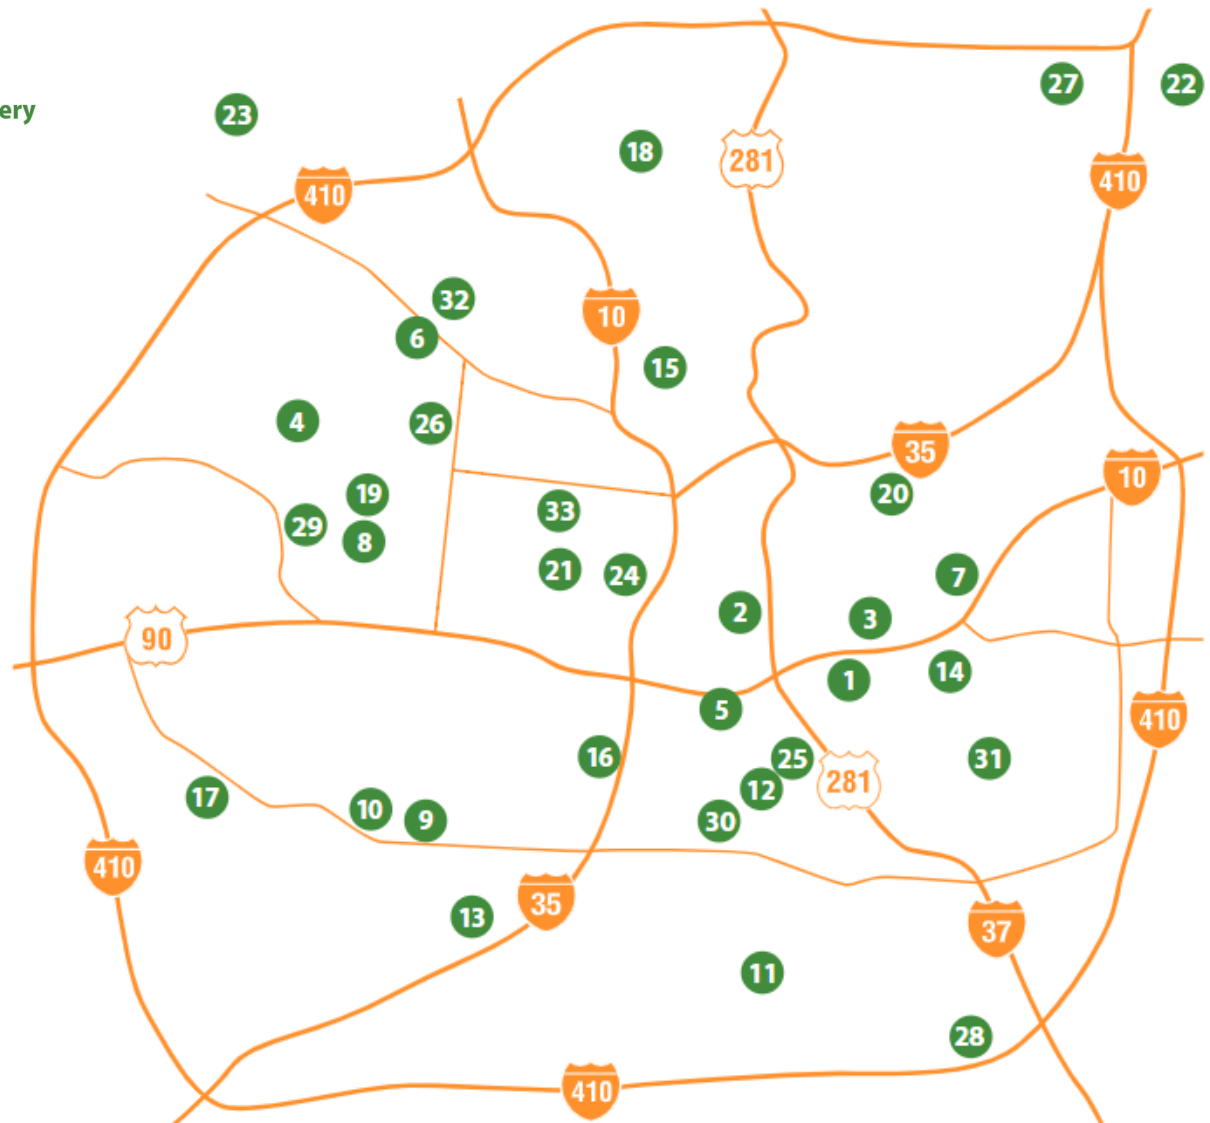

23. Om Food Mart
2901 Danny Kaye Dr

24. Pik Nik Foods 3
919 Guadalupe St

25. Popular Food Mart
1439 E Southcross Blvd

26. Quick Stop
1311 N Hamilton Ave

27. Quick Stop
2368 Austin Hwy

28. Red Rooster
10637 S East Loop 410

29. Shell Food Mart
702 S Acme Rd

30. Skyway Mart
6226 S Flores St

31. Stop By Mart
4709 Pecan Valley Dr

32. Texas Meat Market #3
1429 Donaldson Ave

33. Trinity Food Mart
202 S Trinity St

**How far do you have to go to get healthy food?
How many people in Bexar County have to travel
1 mile or more to get to their groceries?**

Nearly 581,000 people in
Bexar County live 1 mile or
more from a grocery store.

(That means 34% of our community
has low access to fresh produce.)

Or if they stood side by side, they
could form a line from San Antonio
to Houston (and then some)!

If they were in a bus, it would take
8,670 VIA buses to fit them all. Bumper
to bumper, the buses would stretch
from San Antonio to Fredericksburg.

The Healthy Corner Store program increases access to healthy food by partnering with local stores to offer convenient and affordable fruit and vegetables throughout San Antonio.